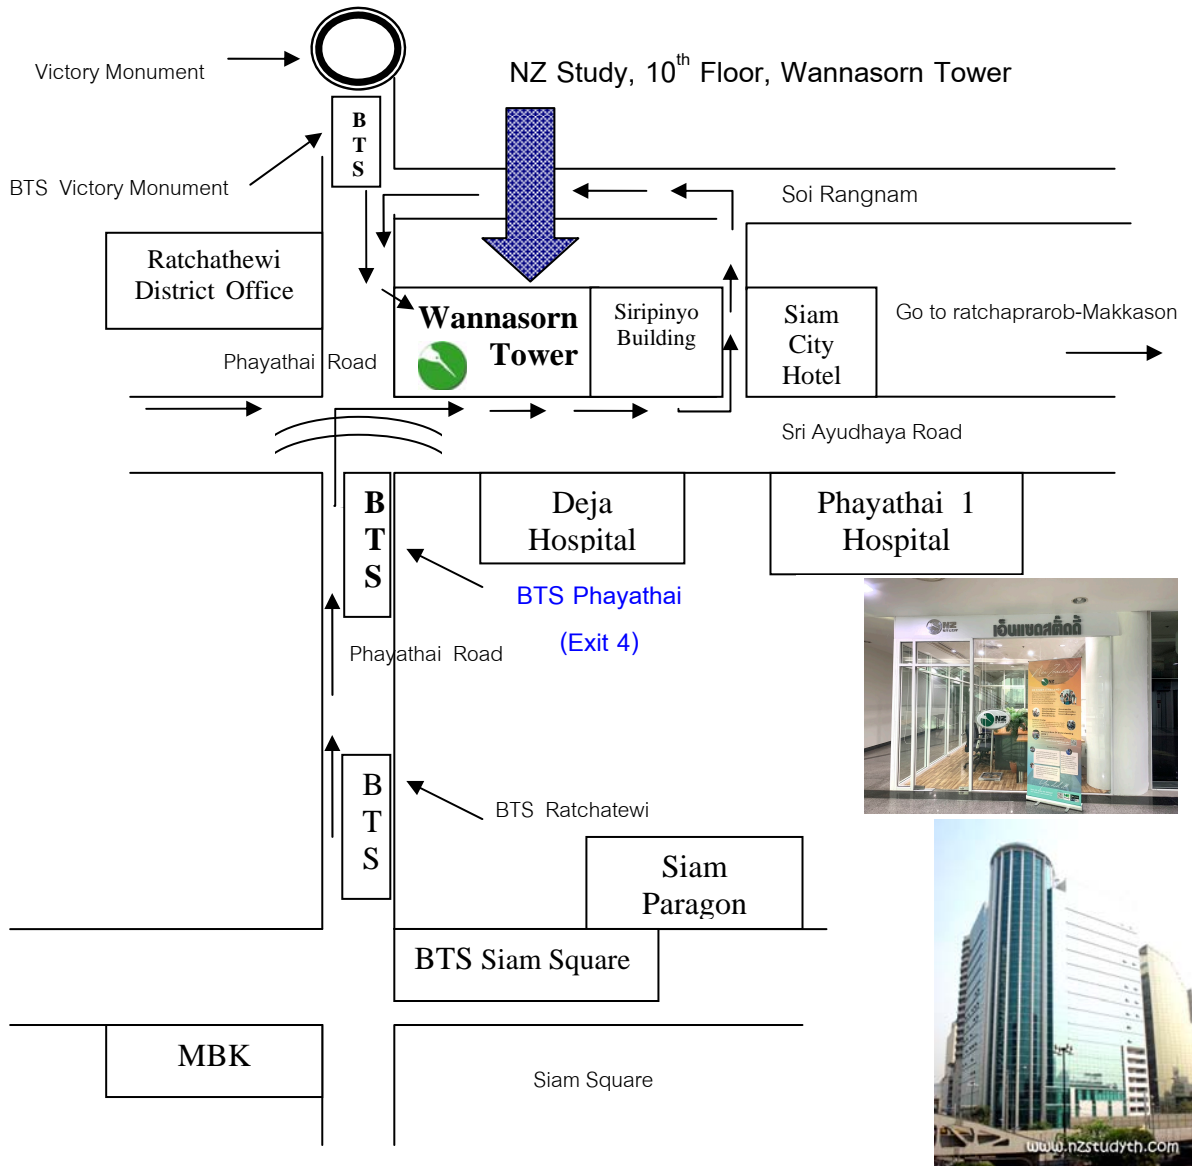

Address: 35, 10th Floor, Wannasorn Tower, Phayathai Road, Ratchathewi, Bangkok 10400, THAILAND

Phone. +66 2 3060832-33

Fax. +66 2 3060831

Mobile. +66 81 8204627

How to get to NZ Study;

By BTS Sky train : Get off at BTS Phayathai (Exit 4) and then cross Ayudhaya Road

By Car / Taxi : The entrance is on Phayathai Road